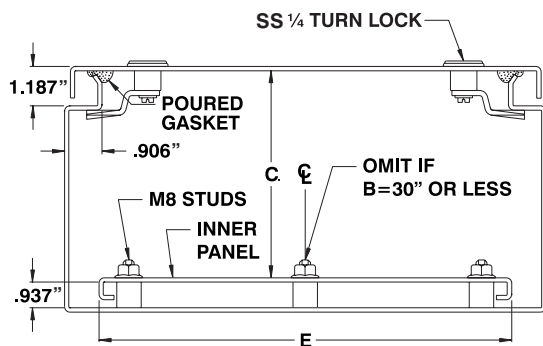

NEMA 4X ENCLOSURES

5412 ESSQT

STAINLESS STEEL QUARTER TURN COVER ENCLOSURES

The 5412 ESSQT water, oil & dust tight enclosures are used indoors or outdoors, in areas where a corrosion problem exists or where the enclosures may be subject to hosing or water coming from any direction, or for protection against dust, dirt or oil splashing. The 5412 ESSQT are made of high quality 14 GA or 16 GA (Type 304) stainless steel, with continuously welded corner seams. The opening has a curled

lip around all sides to increase rigidity and prevent dripping water from entering the enclosure when the cover has been removed. A high quality, robotically poured-in-place, seamless gasket ensures a complete and durable water tight seal. Quarter turn locking mechanisms on all sides ensure positive closing. Internal mounting holes are provided. **Each enclosure comes complete with a 12 GA galva-**

nized inner panel, which is double bent* for maximum rigidity and mounts on M8 welded studs. The enclosures are brushed smooth. Inner panel is galvanized (other colors available).

**CSA Certified / UL Listed
NEMA/EEMAC 4X / IP66**

Refer to p.734 to validate choice of substrate for the application