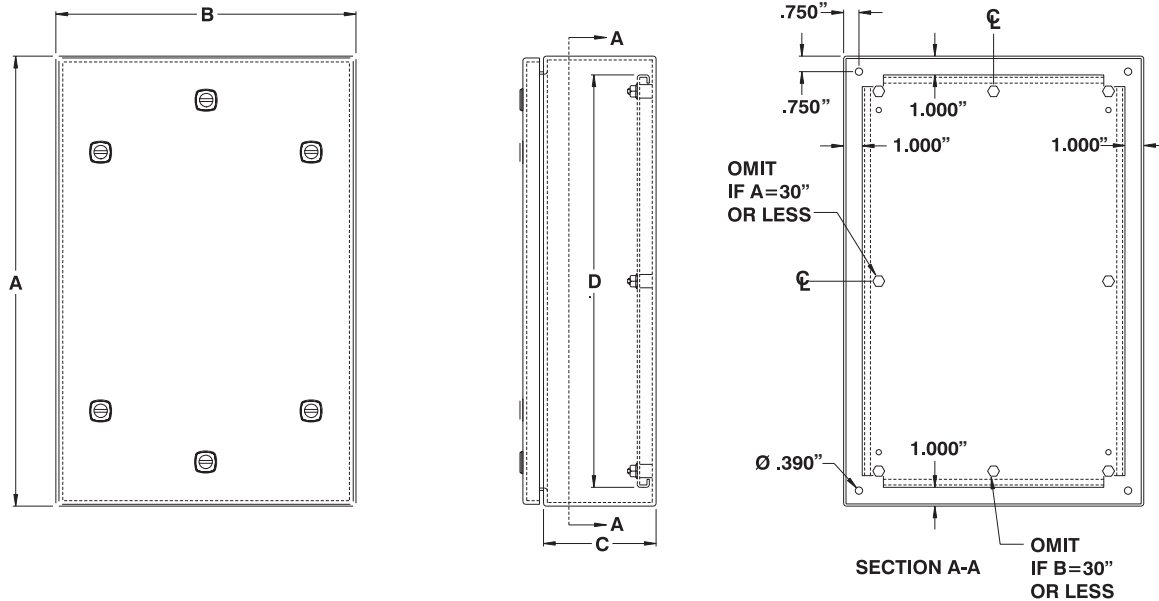

nized inner panel, which is double bent* for maximum rigidity and mounts on M8 welded studs. The enclosures are brushed smooth. Inner panel is galvanized (other colors available).

**CSA Certified / UL Listed
NEMA/EEMAC 4X / IP66**

Refer to p.734 to validate choice of substrate for the application

CATALOG NUMBER	DIMENSIONS					SHIP WGT LBS.
	A	B	C	D	E	
5412 ESSQT121206	12	12	6	10	10	19
5412 ESSQT122406	12	24	6	10	22	35
5412 ESSQT161206	16	12	6	14	10	24
5412 ESSQT161606	16	16	6	14	14	31
5412 ESSQT162006	16	20	6	14	18	37
5412 ESSQT201206	20	12	6	18	10	29
5412 ESSQT201606	20	16	6	18	14	37
5412 ESSQT202006	20	20	6	18	18	45
5412 ESSQT202406	20	24	6	18	22	53
5412 ESSQT241206	24	12	6	22	10	35
5412 ESSQT241606	24	16	6	22	14	44
5412 ESSQT242006	24	20	6	22	18	53
5412 ESSQT242406	24	24	6	22	22	62
5412 ESSQT301606	30	16	6	28	14	53
5412 ESSQT302006	30	20	6	28	18	65
5412 ESSQT302406	30	24	6	28	22	76
5412 ESSQT362406	36	24	6	34	22	90
5412 ESSQT363006	36	30	6	34	28	109
5412 ESSQT122408	12	24	8	10	22	38
5412 ESSQT161208	16	12	8	14	10	27
5412 ESSQT161608	16	16	8	14	14	34
5412 ESSQT162008	16	20	8	14	18	41
5412 ESSQT201208	20	12	8	18	10	33
5412 ESSQT201608	20	16	8	18	14	41
5412 ESSQT202008	20	20	8	18	18	49
5412 ESSQT202408	20	24	8	18	22	57
5412 ESSQT241208	24	12	8	22	10	38
5412 ESSQT241608	24	16	8	22	14	48
5412 ESSQT242008	24	20	8	22	18	57
5412 ESSQT242408	24	24	8	22	22	67
5412 ESSQT243008	24	30	8	22	28	81
5412 ESSQT301208	30	12	8	28	10	46
5412 ESSQT301608	30	16	8	28	14	58
5412 ESSQT302008	30	20	8	28	18	70
5412 ESSQT302408	30	24	8	28	22	81
5412 ESSQT303008	30	30	8	28	28	98
5412 ESSQT303608	30	36	8	28	34	116
5412 ESSQT362408	36	24	8	34	22	95
5412 ESSQT363008	36	30	8	34	28	116
5412 ESSQT363608	36	36	8	34	34	136
5412 ESSQT422408	42	24	8	40	22	110
5412 ESSQT423008	42	30	8	40	28	133